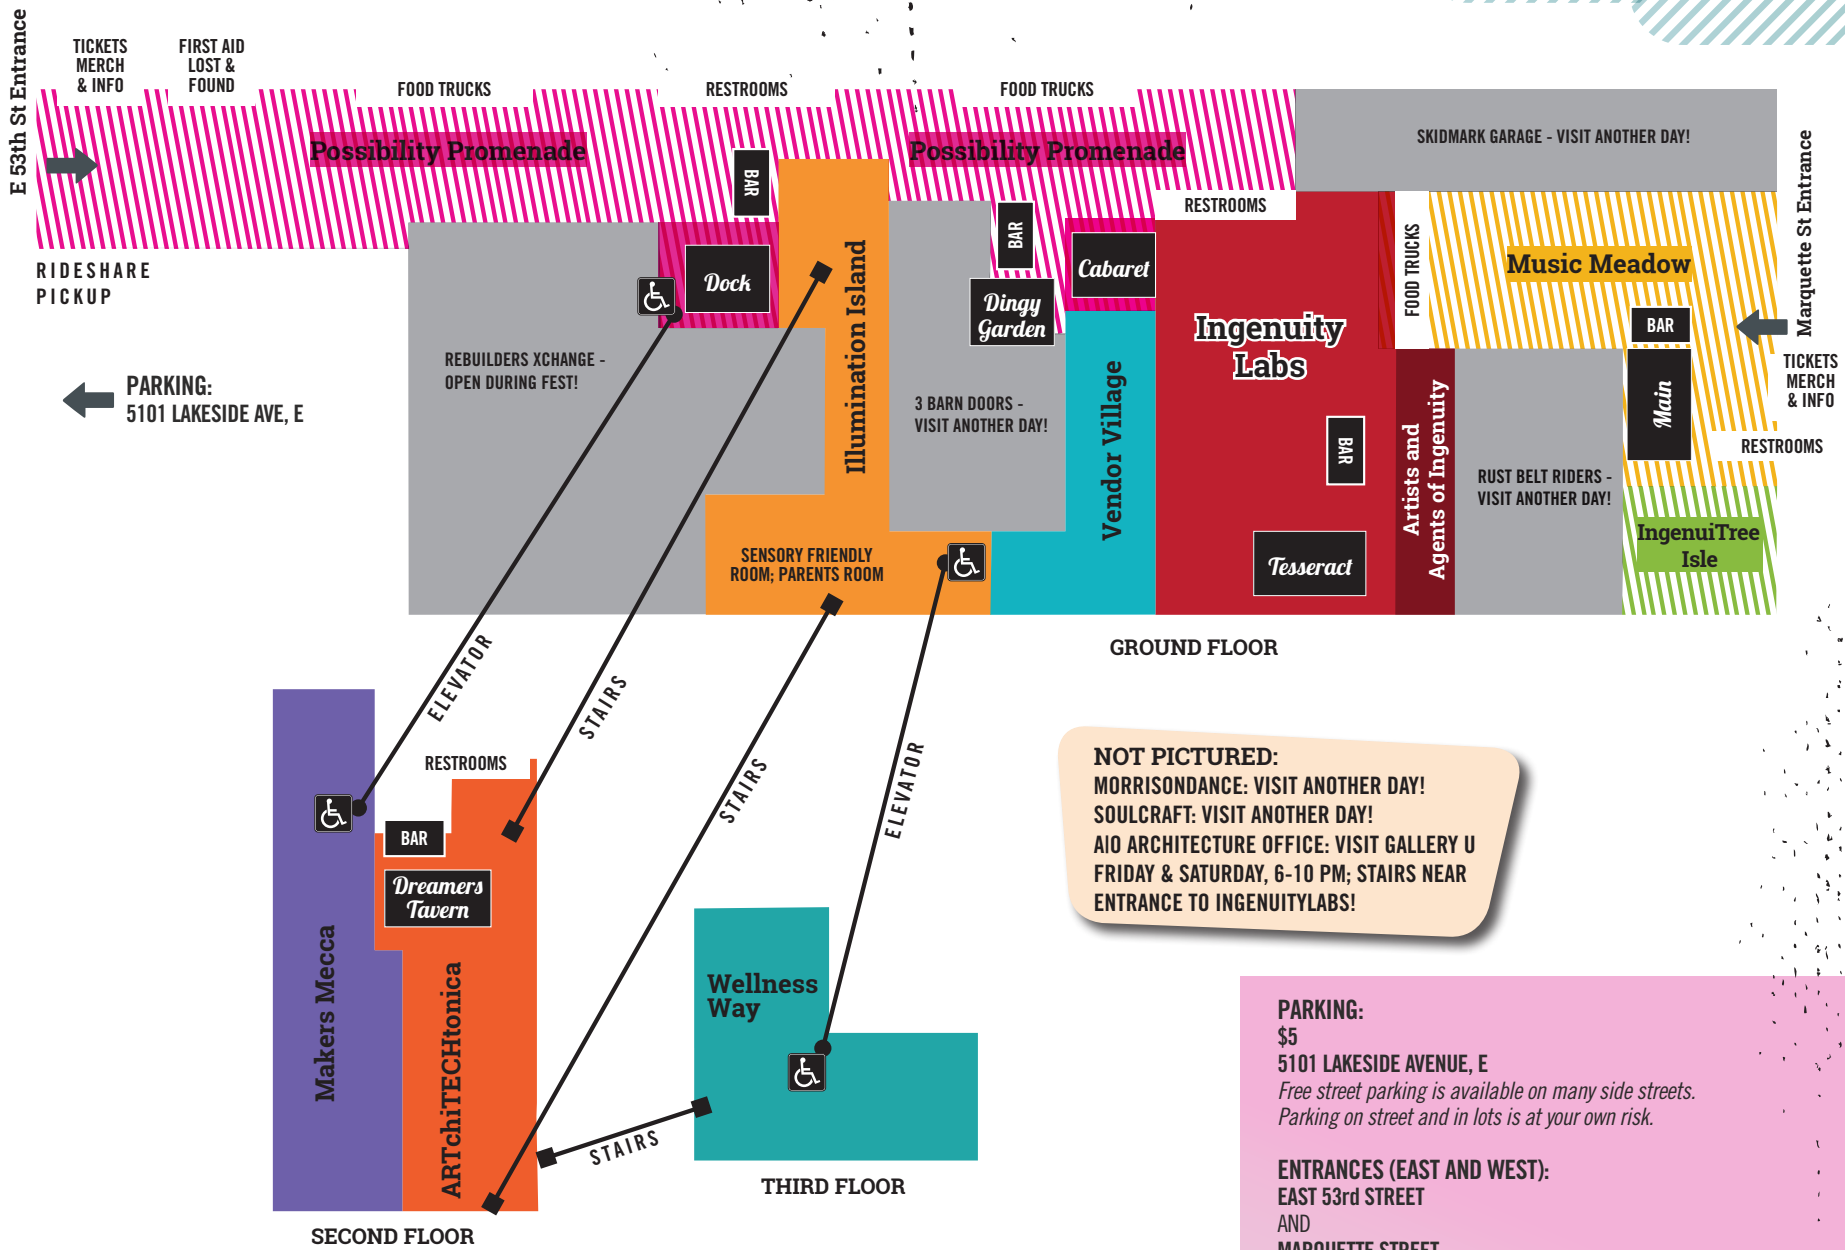

NOT PICTURED:
MORRISONDANCE: VISIT ANOTHER DAY!
SOULCRAFT: VISIT ANOTHER DAY!
AIO ARCHITECTURE OFFICE: VISIT GALLERY U
FRIDAY & SATURDAY, 6-10 PM; STAIRS NEAR
ENTRANCE TO INGENUITYLABS!

PARKING:
$5
5101 LAKESIDE AVENUE, E
*Free street parking is available on many side streets.
Parking on street and in lots is at your own risk.*

ENTRANCES (EAST AND WEST):
EAST 53rd STREET
AND
MARQUETTE STREET

BIKES:
FREE SELF-PARKING RACKS 53RD STREET ENTRANCE
Provided by Ohio City Bicycle Co-Op
(Remember to bring your own lock and park at your own risk!)

SUSTAINABILITY:
Striving for Zero Waste—Look before you throw
You can help make IngenuityFest environmentally friendly by avoiding single-use plastic like water bottles and straws. Reusable bottles are available for purchase, with water stations throughout the Fest. You will see bins for compost, recycling, and landfill. Most of the food service products are biodegradable and compostable in the green bins. So are paper towels. Please look at the signs over the bins, talk to volunteers, and be thoughtful when disposing.
Thanks to our partners Rust Belt Riders.

ACCESSIBLE SERVICES:
ADA parking and golf cart drop off to gate available.

QUESTIONS OR NEED HELP?
Call 440-865-6166

INFORMATION & MEDICAL:
Tents and EMS pickup at 53rd Street gate.

RESTROOMS:
Located in the outdoor lots in Possibility Promenade, near the entrance to IngenuityLabs, in Music Meadow, and on the second floor in ARTchiTECHtonica.

ATMS:
At Tesseract Bar in IngenuityLabs and in Vendor Village.

SMOKING:
Outdoors in designated areas only.

SLEEPWALKING IS DANGEROUS!
OUR FACILITY IS AN OLD INDUSTRIAL SITE WITH INHERENT RISKS SUCH AS UNEVEN FLOORING; PLEASE WATCH YOUR STEP AND STAY IN MARKED EXHIBIT AREAS!