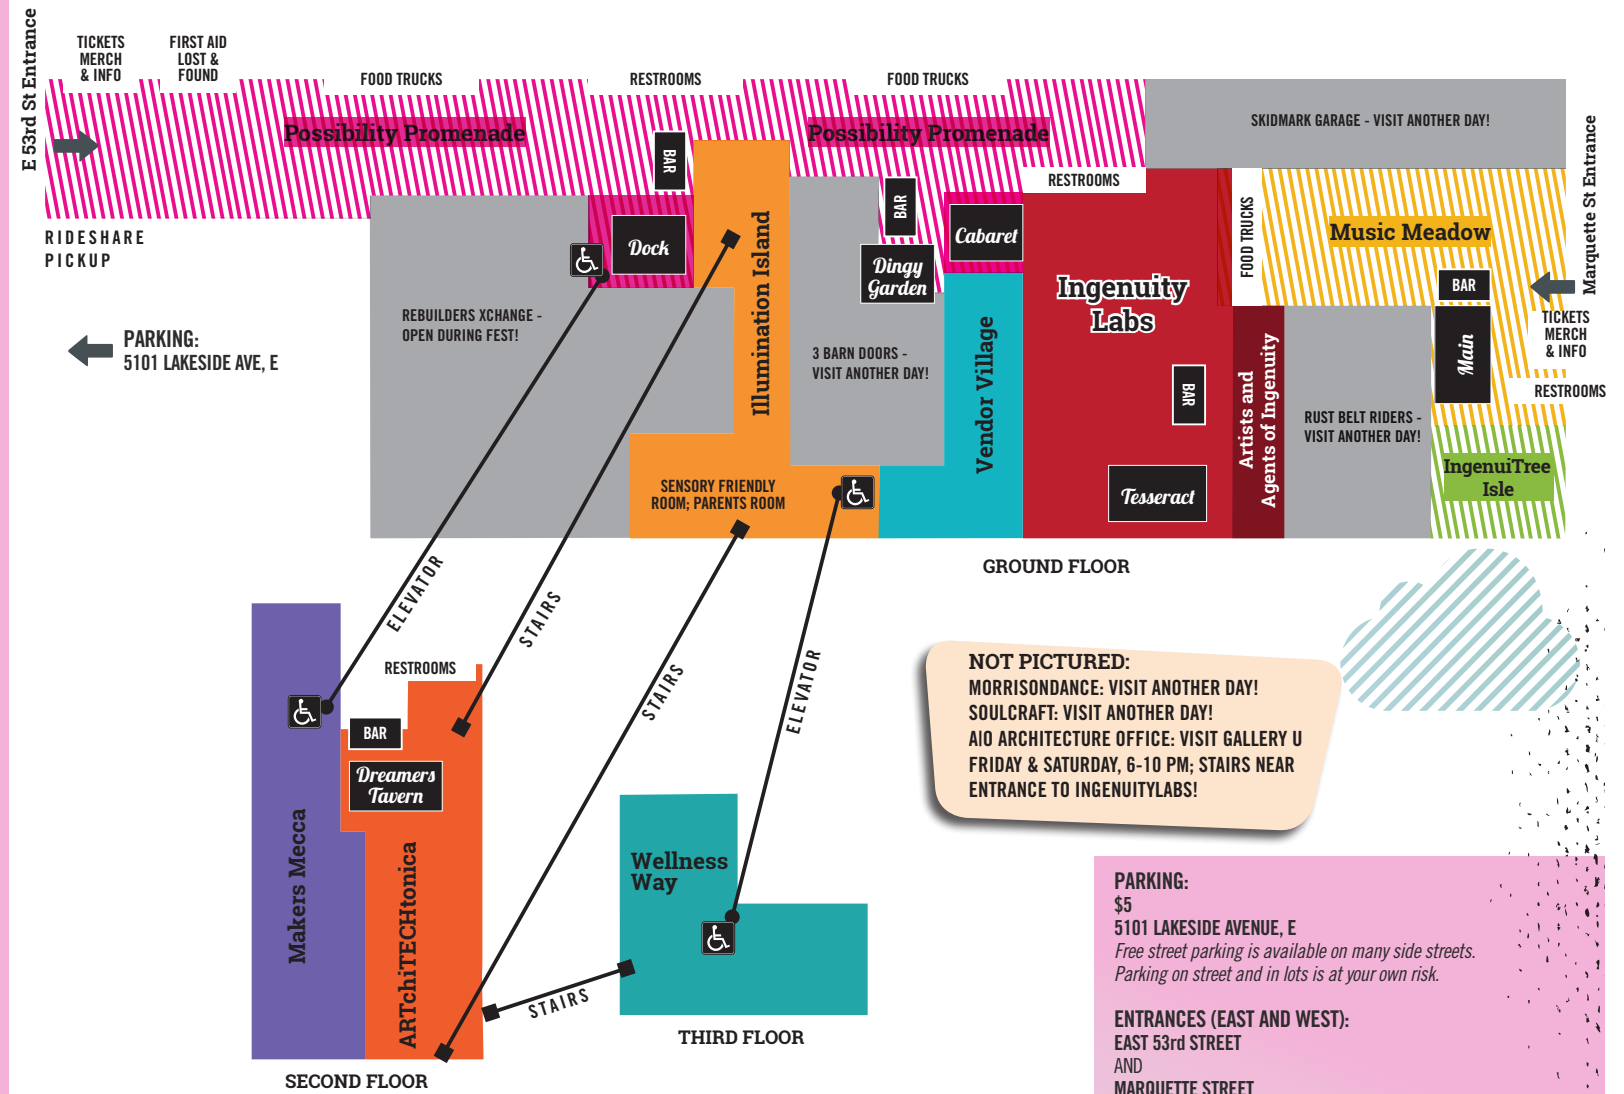

Please note that the schedule and stage location is subject to change due to the complexity of the event and weather conditions. If you have any questions please inquire at either information booth located at both entrances.

SUNDAY

4:30 PM	NEOS Dance Theater
3:30 PM	Be Fitness Student Showcase
2:45 PM	NEOS Dance Theater
1:30 PM	Selfspace Meditation Open To All

NOT PICTURED:
MORRISONANCE: VISIT ANOTHER DAY!
SOULCRAFT: VISIT ANOTHER DAY!
AIO ARCHITECTURE OFFICE: VISIT GALLERY U
FRIDAY & SATURDAY, 6-10 PM; STAIRS NEAR
ENTRANCE TO INGENUITYLABS!

PARKING:
\$5
5101 LAKESIDE AVENUE, E
Free street parking is available on many side streets.
Parking on street and in lots is at your own risk.

ENTRANCES (EAST AND WEST):
EAST 53rd STREET
AND
MARQUETTE STREET

DOCK STAGE

FRIDAY

11:00 PM	Oregon Space Trail of Doom
9:00 PM	Cold City Sol
7:30 PM	Kyle Kidd
6:00 PM	Biitchseat

SATURDAY

10:30 PM	Seeress
8:30 PM	Nathan-Paul & The Admirables
6:30 PM	Xanny Stars
5:00 PM	Mellow-XZACKT
3:30 PM	Chelsea Pastel
1:00 PM	Beat Freak?